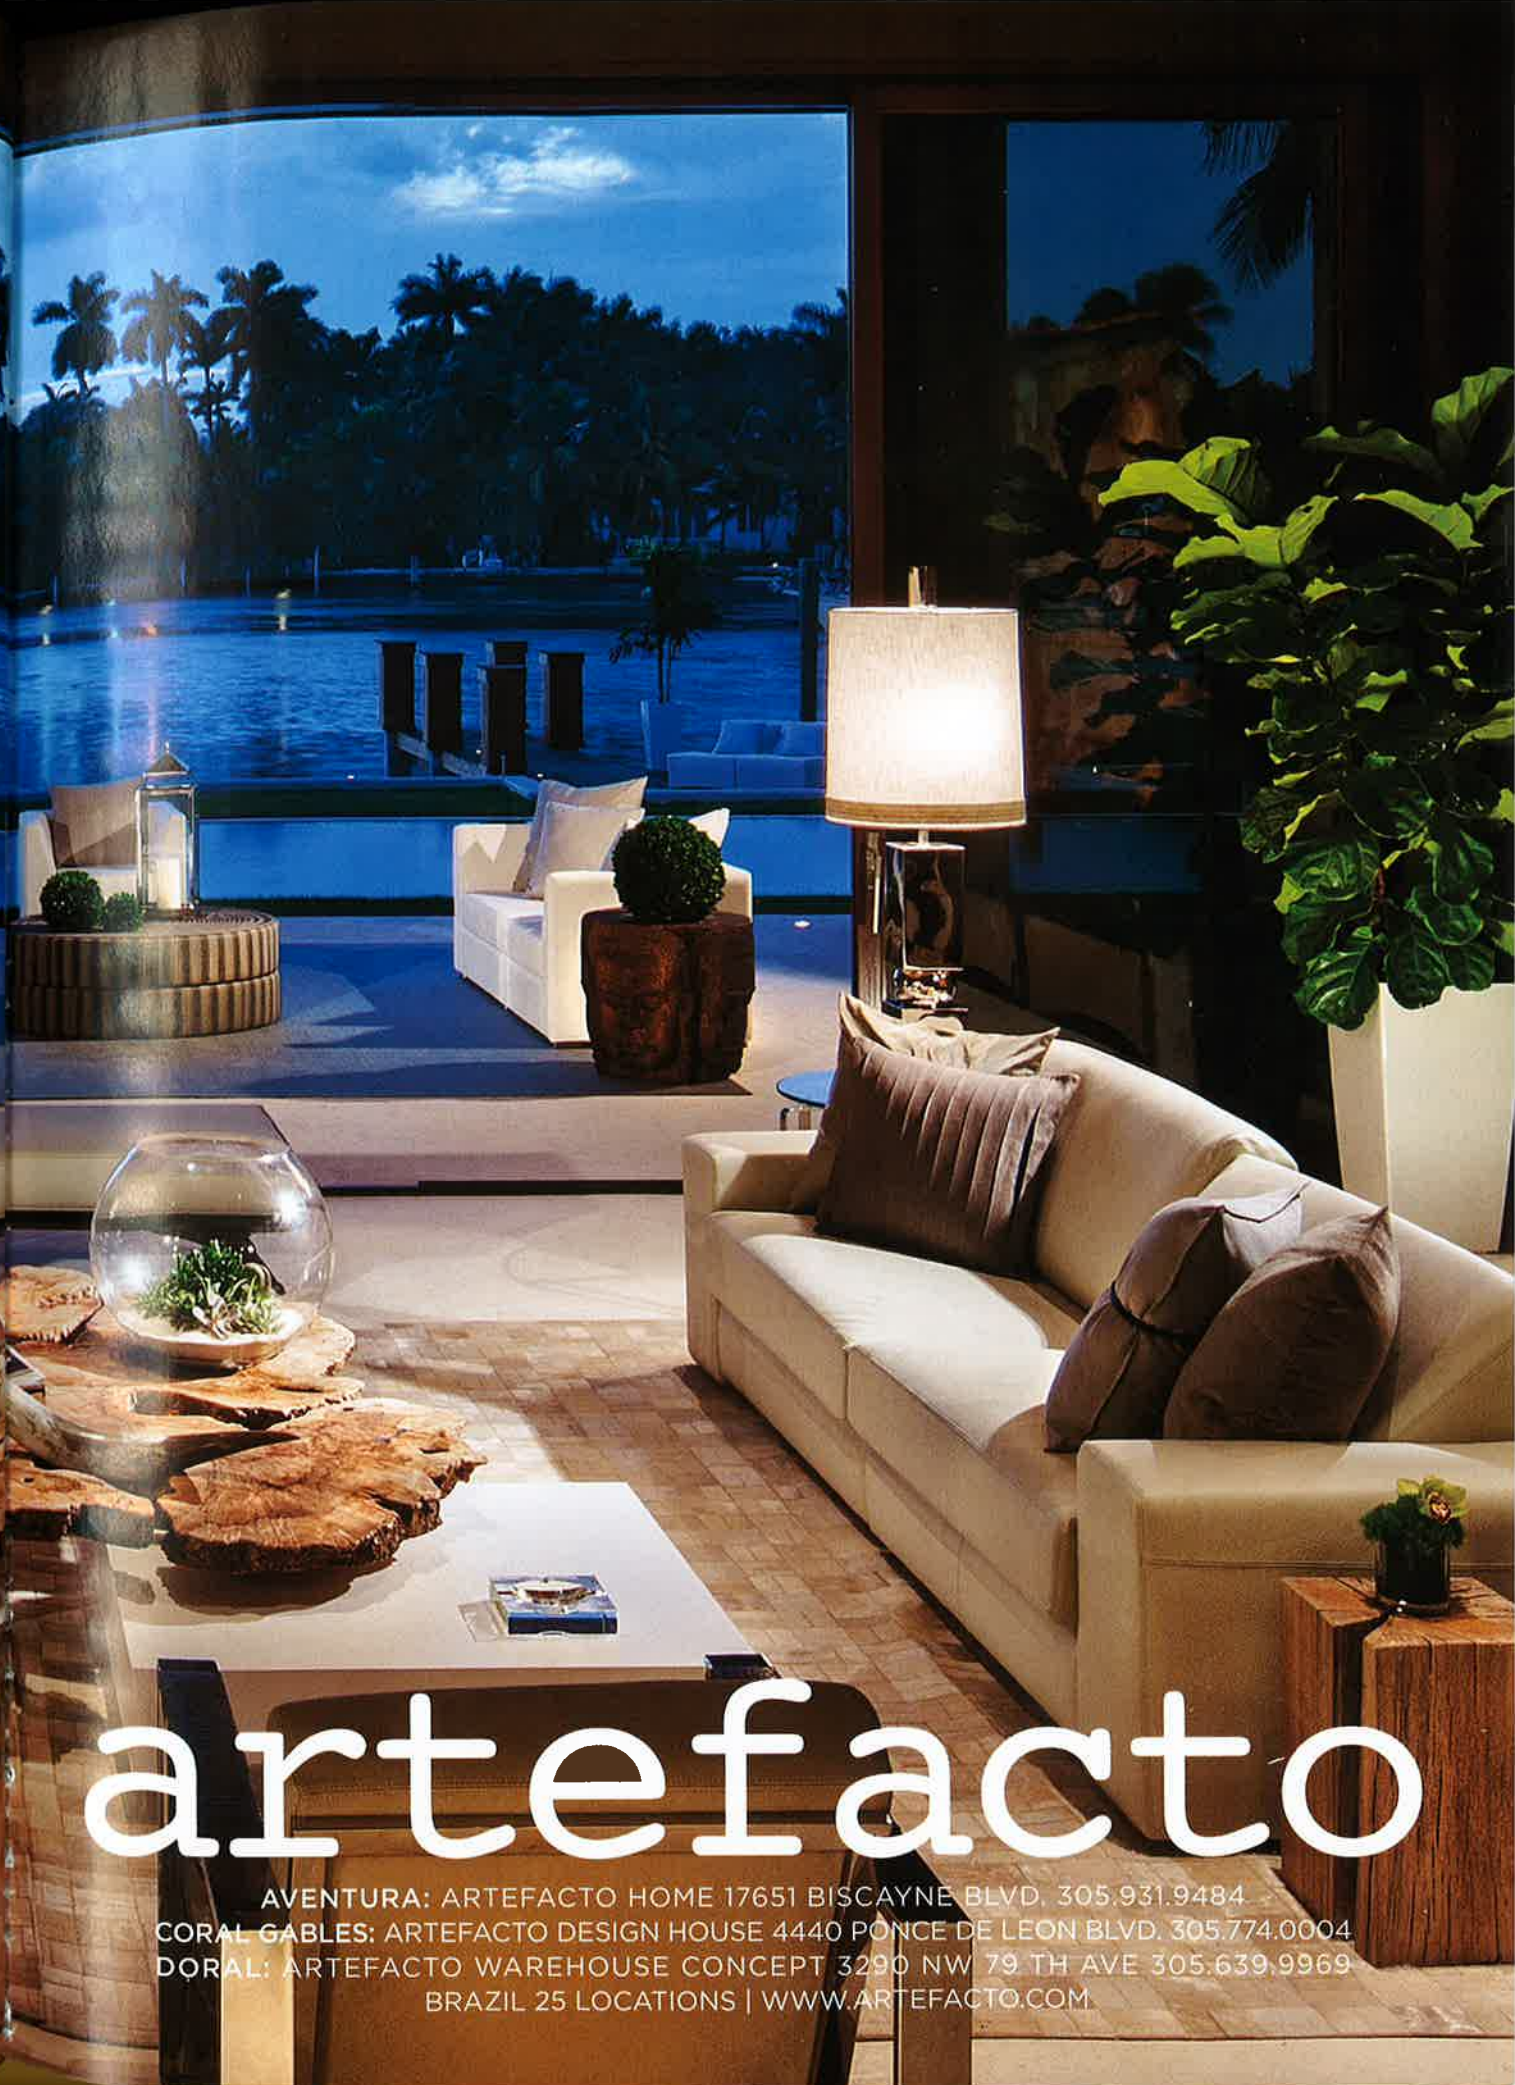

FLORIDA DESIGN

THE MAGAZINE FOR FINE INTERIOR DESIGN & FURNISHINGS

VOLUME 24#1

DAN MARINO'S VACATION HOME

Design Trends From The World's Top Shows

artefacto

AVENTURA: ARTEFACTO HOME 17651 BISCAYNE BLVD. 305.931.9484